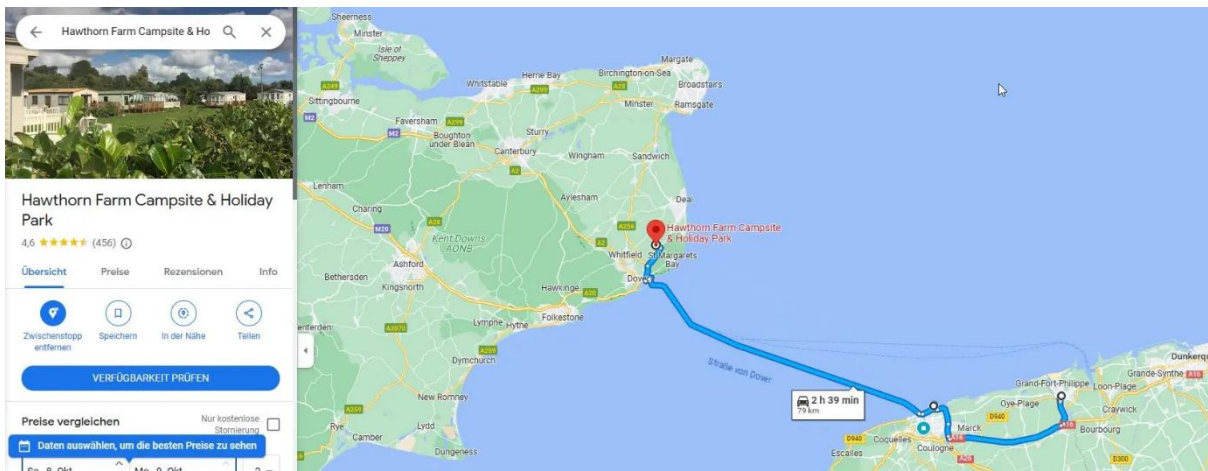

# Tourdetails Schottlandtour Sommer 2023

← Strawberry Hill Farm Camping i 🔍 ✕

**Strawberry Hill Farm Camping and Caravan Park**  
 4,6 ★★★★★ (349) ⓘ

Übersicht Preise Rezensionen Info

Zwischenstopp entfernen Speichern In der Nähe Teilen

🌐 strawberry-hill-farm.co.uk

☎️ +44 191 372 3457

Map showing a route from Manchester to Haxey Quays. The route is marked with a blue line and includes a car icon. The estimated travel time is 2 h 2 min (119 Meilen) and 2 h 9 min (119 Meilen).

📍 Edinburgh Rd, West Broom, Durham EH4 1TU

Map showing a route from Edinburgh to Newcastle upon Tyne. The route is marked with a blue line and includes a car icon. The estimated travel time is 2 h 21 min (121 Meilen).

Anreise/Abreise  
So., 8. Okt. Mo., 9. Okt. 2

Unterkunft kontaktieren und Preise und Verfügbarkeit erfragen

[Zur Website](#)

**Highlights**

- Beste Lage
- Bei Familien beliebt

Map showing a route from Lauder to Newcastle upon Tyne. The route is highlighted in blue and red. A callout box indicates a travel time of 2 h 34 min and a distance of 125 Meilen. The destination is marked with a red pin and labeled 'Newcastle upon Tyne'.