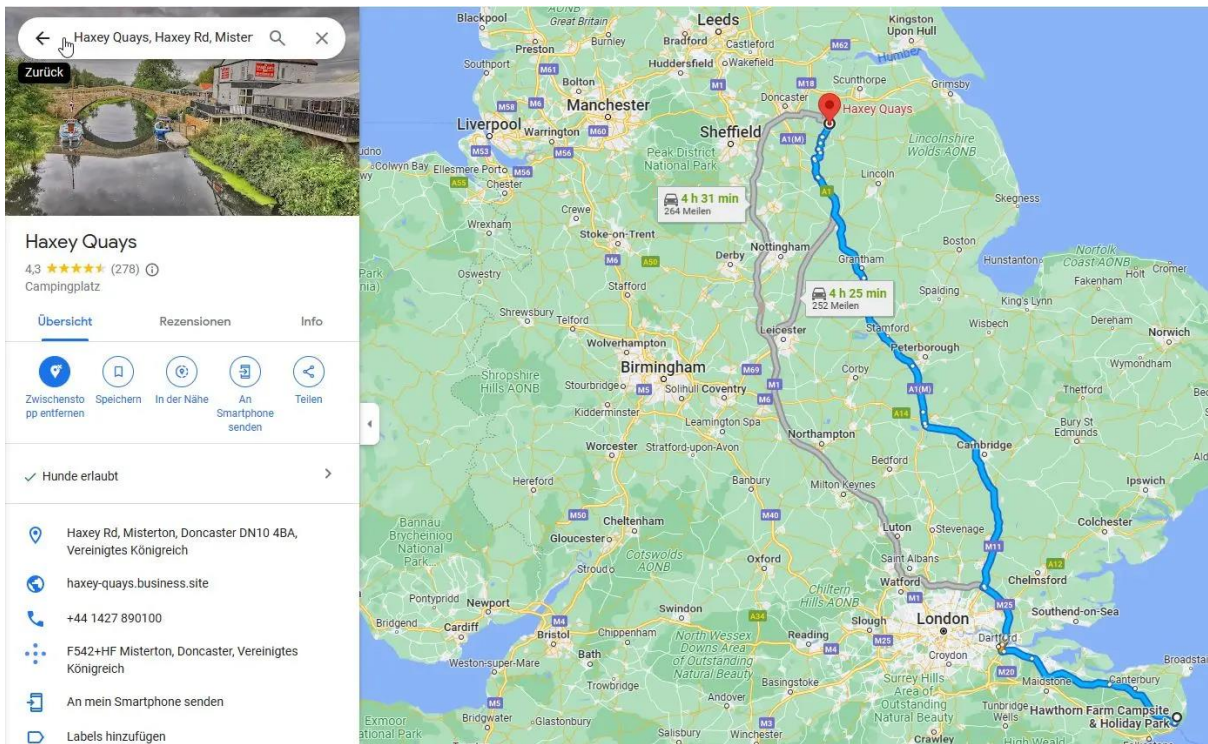

# Tourdetails Schottlandtour Sommer 2023

← Strawberry Hill Farm Camping i 🔍 ✕

**Strawberry Hill Farm Camping and Caravan Park**  
 4,6 ★★★★★ (349) ⓘ

Übersicht Preise Rezensionen Info

Zwischenstopp entfernen Speichern In der Nähe Teilen

🌐 strawberry-hill-farm.co.uk

☎️ +44 191 372 3457

Map showing a route from Manchester to Haxey Quays. The route is marked with a blue line and includes a car icon. The estimated travel time is 2 h 2 min (119 Meilen) and 2 h 9 min (119 Meilen).

📍 Edinburgh Rd, West Broom, Durham EH4 1TU

Map showing a route from Edinburgh to Newcastle upon Tyne. The route is marked with a blue line and includes a car icon. The estimated travel time is 2 h 21 min (121 Meilen).

Anreise/Abreise  
So., 8. Okt. Mo., 9. Okt. 2

Unterkunft kontaktieren und Preise und Verfügbarkeit erfragen

[Zur Website](#)

**Highlights**

- Beste Lage
- Bei Familien beliebt

Map showing a route from Lauder to Newcastle upon Tyne. The route is highlighted in blue and red. A callout box indicates a travel time of 2 h 34 min and a distance of 125 Meilen. The destination is marked with a red pin and labeled 'Newcastle upon Tyne'.